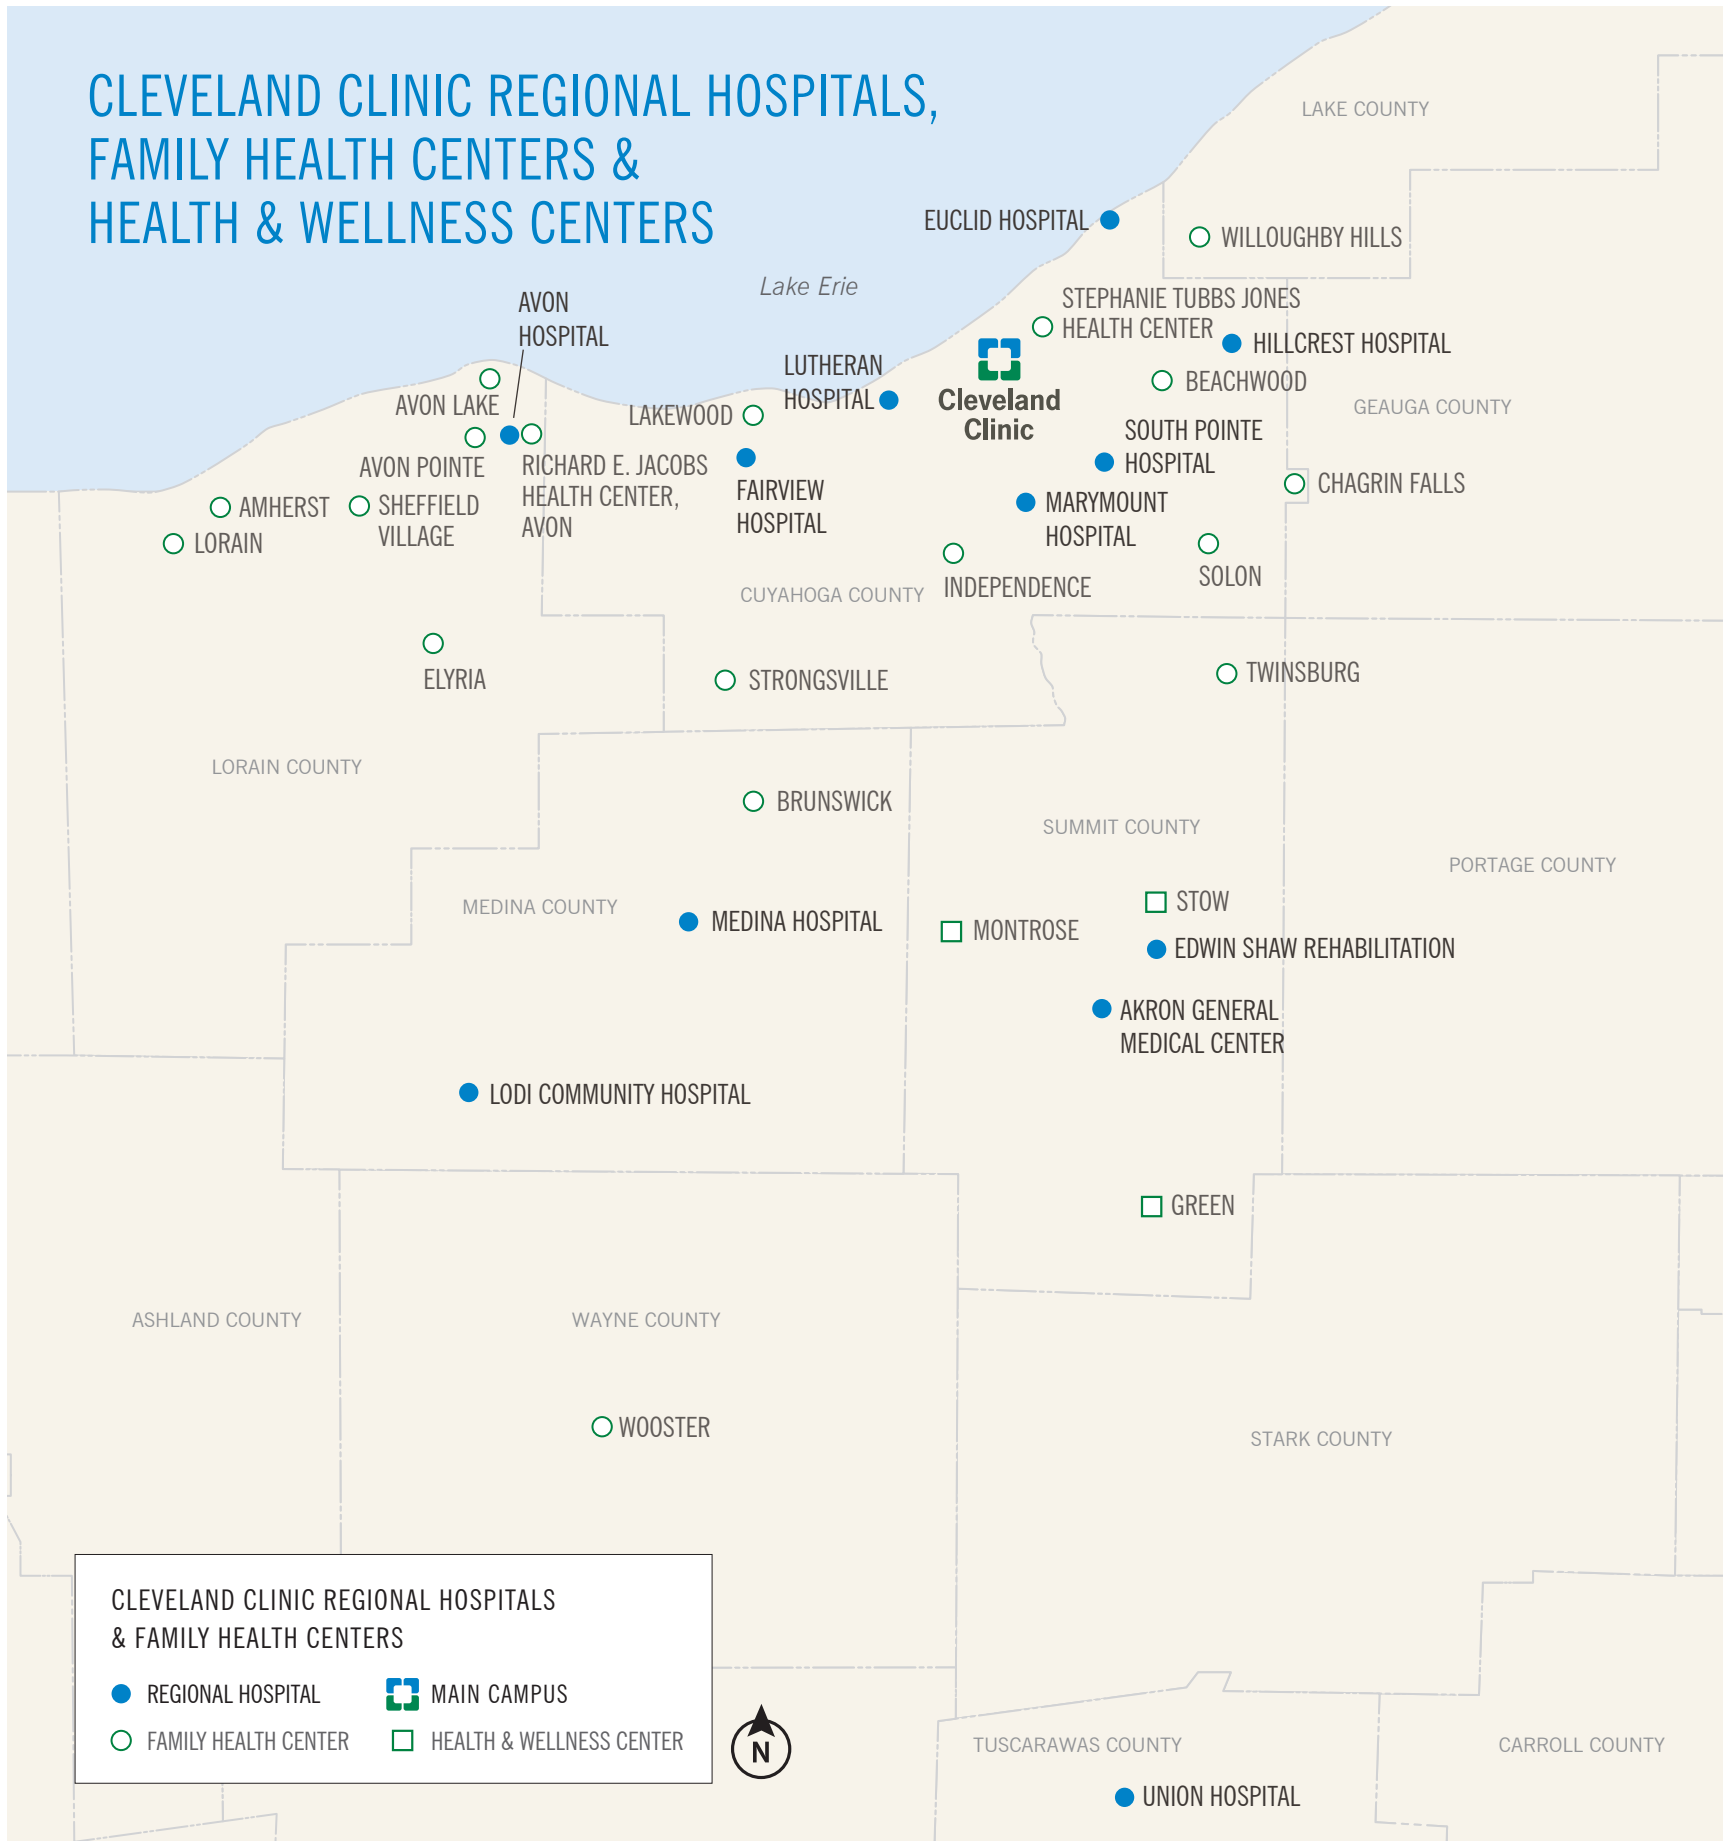

CLEVELAND CLINIC REGIONAL HOSPITALS, FAMILY HEALTH CENTERS & HEALTH & WELLNESS CENTERS

**CLEVELAND CLINIC REGIONAL HOSPITALS
& FAMILY HEALTH CENTERS**

- REGIONAL HOSPITAL
- FAMILY HEALTH CENTER
- MAIN CAMPUS
- HEALTH & WELLNESS CENTER