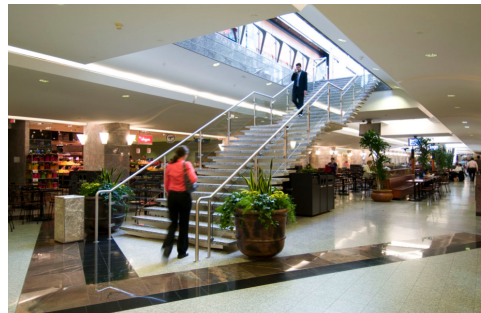

Union Station directions

Exit subway through Bay Street doors. Turn right and follow signs to Brookfield Place.

You can access the clinic without going outside.

Simply follow the signs to Brookfield Place.

Walk past Starbucks and stay to the left.

You will walk through a hallway of shops, walk to the end of the hallway.

At the end of the hallway, walk up the stairs to the lobby of the Brookfield Place.

Once you arrive the Brookfield Place Lobby

The Brookfield Place lobby is called the "Allan Lambert Galleria".

Cleveland Clinic Canada is located in the Bay Wellington Tower of Brookfield Place.

We are located on the 30th floor. Use elevator banks 28-39 to access this floor.